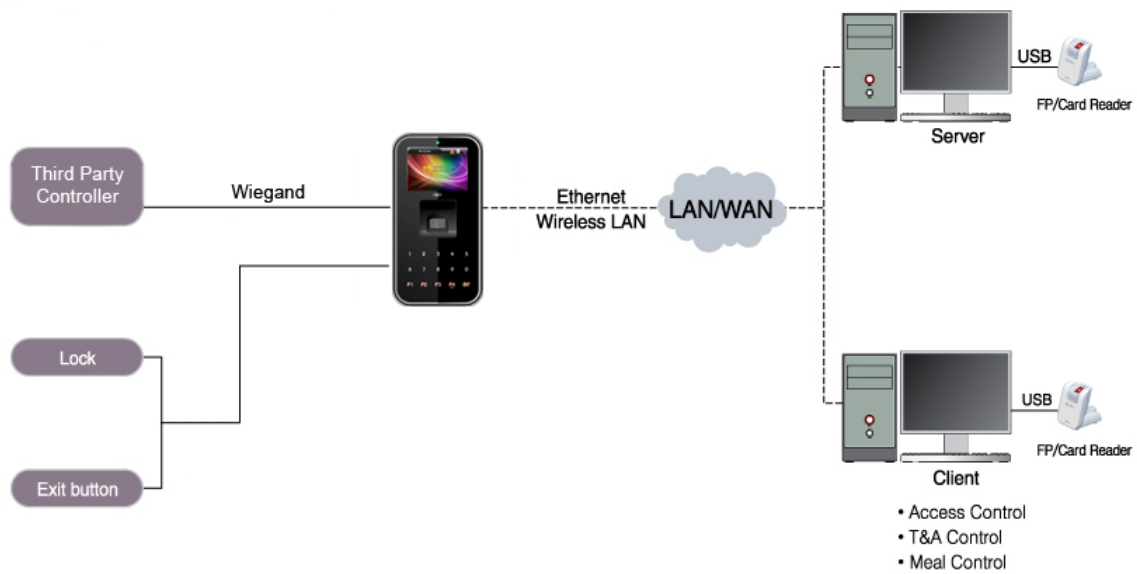

High Quality Sound

- MP3 files for voice and sound alerts

Fast Authentication Speed

- 1:1 < 0.5sec, 1:N(3000) < 1sec

Main Functions

- Access Control, Time & Attendance and Meal Control
- Real-time monitoring for Access Control
- Access Control / Alarm Controller / DVR Integration via RS-485, Wiegand or RS-232
- Electric Lock Control (EM / Deadbolt / Strike / Motorised Lock)
- Warning signal for forced case opening
- Flexible fingerprint enrolment and authentication levels

NEC
CORPORATION

System Configuration

AC5000 Specifications

Part Number	101-015
CPU	32 Bit RISC 400MHz
Memory	256MB Flash + 128MB SDRAM
Template Capacity	40,000 Templates (20,000 users)
Log Capacity	60,000 Events
Cards Supported	125 KHz Proximity Card, (13.56 MHz Smart Card, optional)
Operation Mode	Fingerprint, Card, PIN
LCD Display	2.8 inch color touch LCD
Communications	RS-485, RS-232, Wiegand In & Out
PC Interface	TCP/IP
Outputs	Relay & Wiegand
Fingerprint Sensor	500Dpi Optical Sensor
Fake Fingerprint Detection	Paper, Film, Rubber, Silicon, etc
FRR / FAR	0.1% / 0.0001%
Supply voltage	DC 12V ~ 24V / PoE
Operating Temperature	-20 ~50°C / Lower than 90% RH (Non-condensing)
Environmental	IP65 Weatherproof
Dimensions	88(W) X 175(H) X 43(D) mm