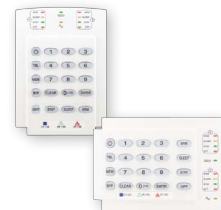

App-based System Control:

The iParadox app enables you to remotely access your Paradox security system. iParadox provides lots of functionality and information at one's fingertip. The multi-lingual app has an intuitive user-interface which enables you to easily connect to your security system and edit its settings. With arm / disarm control, PGM control, and live system status, iParadox turns any iPhone, iPod Touch, iPad or Android™ phone into a remote keypad. Now you can control your Paradox security system from your favorite device!

TM50 Touch
Intuitive
Touchscreen

K37/K35
32-Zone
Wireless/Hardwired Fixed
LCD Keypad Module

K32RF/K32
32-Zone
Wireless/Hardwired LED
Keypad Module

K10H/V
10-Zone Hardwired LED
Keypad Module

K636
10-Zone Hardwired LED
Keypad Module